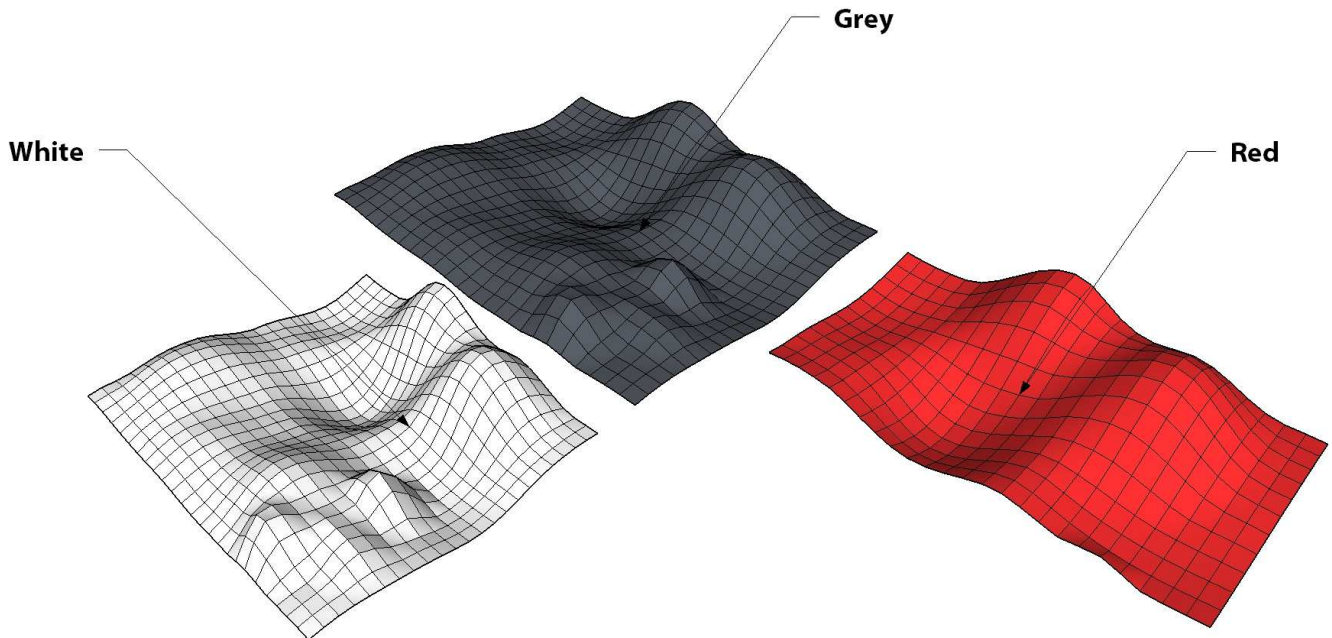

Bill of Quantities: Area-Terrain

Job Number: BiMUp Reporting

File in Use: BiMUp5D-Area-Landscape-Terrain_01

Document generated on: Tuesday, 16 Jun 2015, 22:57:30 time zone: GMT Summer Time

Description	Count	Area (m2)	Area Total (m2)	Material
Grey	1	10,777.14	10,777.14	BiMUp Grey
Red	1	6,144.58	6,144.58	BiMUp Red
White	1	6,500.91	6,500.91	BiMUp White
	----		----	
	3		23,422.63	