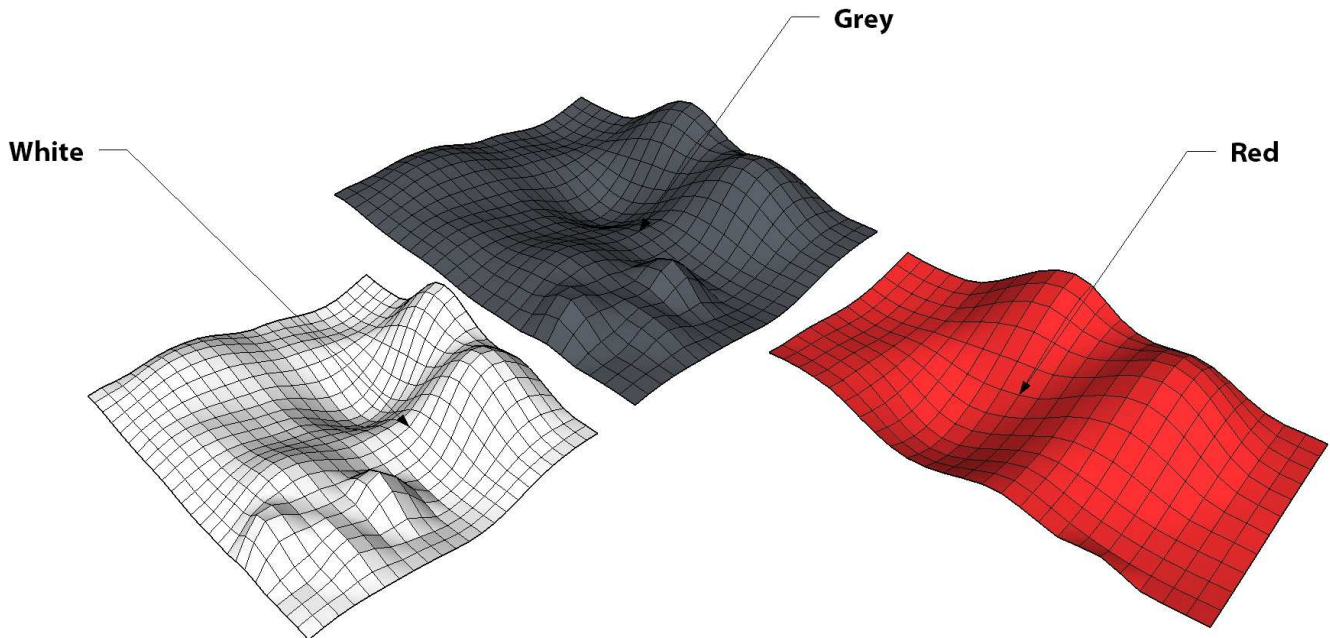

Bill of Quantities: Area-Terrain

Job Number: BiMUp Reporting

File in Use: BiMUp5D-Area-Landscape-Terrain_01

Document generated on: Tuesday, 16 Jun 2015, 22:57:30 time zone: GMT Summer Time

Description	Count	Area (m2)	Area Total (m2)	Material
Grey	1	10,777.14	10,777.14	BiMUp Grey
Red	1	6,144.58	6,144.58	BiMUp Red
White	1	6,500.91	6,500.91	BiMUp White
	----		----	
	3		23,422.63	